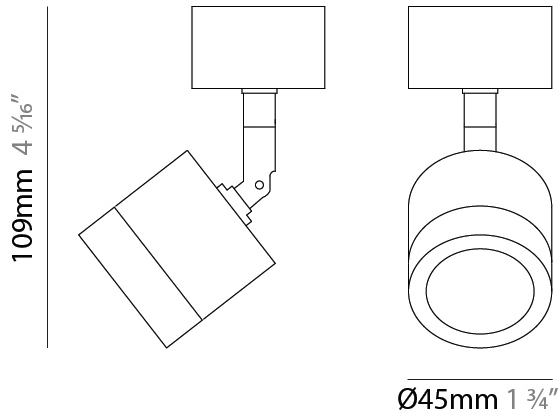

COMPACTO SURFACE

A7200019-

base number   Color   Finish
Temperature   Options

1. To build a product code in our configurator select the specify button on the base model # product page
2. To build a manual product code on this datasheet choose from the options listed below in blue font and add the suffix to the base model #

GENERAL

Series: Compacto
Partner: Letroh
Division: Architectural
Installation: Surface
Product Type: Spots
Mounting Location: Ceiling
Light Distribution: Adjustable / Downlight

PHYSICAL

Aperture Sizes - Downlights: 1"
Shape: Cylinder
Diameter (mm): 45
Diameter (in): 1 3/4
Height (mm): 109
Height (in): 4 5/16
Weight (kg): 0.14
Fixture Finish: WHI / BLK
Fixture Material: Aluminum

ELECTRICAL

Lamp Type: LED (Zhaga Standard)
Input Wattage (W): 9
Dimming: Tri-Mode (Non-Dimming and Phase Dimming (120Vac only) and 0-10V Dimming)
Driver Included: No
Driver Location: Remote
Driver Type: Constant Current - Universal
Driver Class: Class 2
Input Voltage (V): 120 - 277
Constant Current (MA): 250

LED

Color Temperature (°K): 2700 / 3000
Max. Delivered Lumen (lm): 728 / 770
CRI: >97 CRI
Lamp Life (hrs): 50000

OPTICAL

Optic°: 20 / 40 / 60
Adjustability: Tilting and rotating

RATINGS AND CERTIFICATIONS

Certified By: Certified for North American Standards
IP rating: IP20

PROJECT _____
TYPE _____
SPECIFIER _____
QUANTITY _____
DATE _____