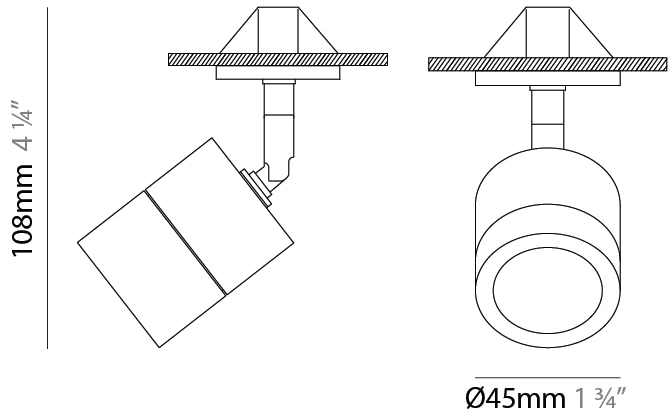

COMPACTO SURFACE

A7200018- -

base number   Color   Finish
Temperature   Options

1. To build a product code in our configurator select the specify button on the base model # product page
2. To build a manual product code on this datasheet choose from the options listed below in blue font and add the suffix to the base model #

GENERAL

Series: Compacto
Partner: Letroh
Division: Architectural
Installation: Surface
Product Type: Spots
Mounting Location: Ceiling
Light Distribution: Adjustable / Downlight

PHYSICAL

Aperture Sizes - Downlights: 1"
Shape: Cylinder
Diameter (mm): 45
Diameter (in): 1 ¾
Height (mm): 108
Height (in): 4 ¼
Weight (kg): 0.17
Fixture Finish: WHI / BLK
Fixture Material: Aluminum

ELECTRICAL

Lamp Type: LED (Zhaga Standard)
Input Wattage (W): 9
Dimming: Tri-Mode (Non-Dimming and Phase Dimming (120Vac only) and 0-10V Dimming)
Driver Included: No
Driver Location: Remote
Driver Type: Constant Current - Universal
Driver Class: Class 2
Input Voltage (V): 120 - 277
Constant Current (MA): 250

LED

Color Temperature (°K): 2700 / 3000
Max. Delivered Lumen (lm): 698 / 740
CRI: >97 CRI
Lamp Life (hrs): 50000

OPTICAL

Optic°: 20 and Honeycomb Lens included
Adjustability: Tilting and rotating

RATINGS AND CERTIFICATIONS

Certified By: Certified for North American Standards
IP rating: IP20

PROJECT _____
TYPE _____
SPECIFIER _____
QUANTITY _____
DATE _____