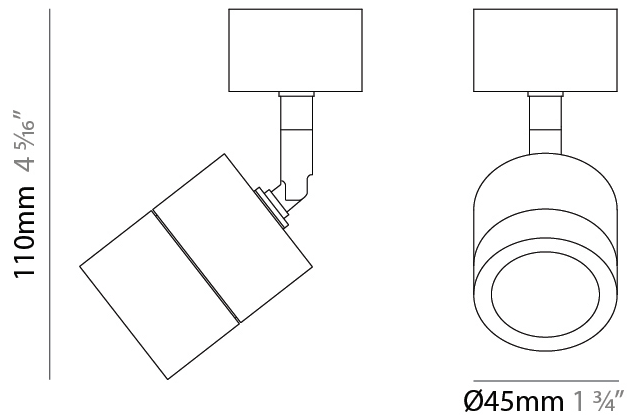

COMPACTO SURFACE

A7200020- -

base number   Color   Finish
Temperature   Options

1. To build a product code in our configurator select the specify button on the base model # product page
2. To build a manual product code on this datasheet choose from the options listed below in blue font and add the suffix to the base model #

GENERAL

Series: Compacto
Partner: Letroh
Division: Architectural
Installation: Surface
Product Type: Spots
Mounting Location: Ceiling
Light Distribution: Adjustable / Downlight

PHYSICAL

Aperture Sizes - Downlights: 1"
Shape: Cylinder
Diameter (mm): 45
Diameter (in): 1 3/4
Height (mm): 110
Height (in): 4 5/16
Weight (kg): 0.16
[Fixture Finish: WHI / BLK](#)
Fixture Material: Aluminum

ELECTRICAL

Lamp Type: LED (Zhaga Standard)
Input Wattage (W): 9
Dimming: Tri-Mode (Non-Dimming and Phase Dimming (120Vac only) and 0-10V Dimming)
Driver Included: No
Driver Location: Remote
Driver Type: Constant Current - Universal
Driver Class: Class 2
Input Voltage (V): 120 - 277
Constant Current (MA): 250

LED

[Color Temperature (°K): 2700 / 3000](#)
Max. Delivered Lumen (lm): 698 / 740
CRI: >97 CRI
Lamp Life (hrs): 50000

OPTICAL

Optic°: 20 and Honeycomb Lens included
Adjustability: Tilting and rotating

RATINGS AND CERTIFICATIONS

Certified By: Certified for North American Standards
IP rating: IP20

PROJECT
TYPE
SPECIFIER
QUANTITY
DATE