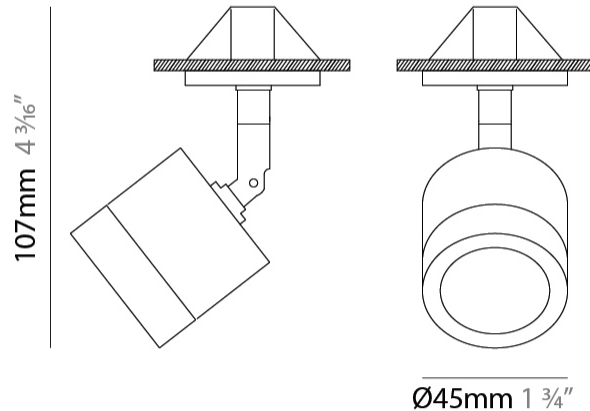

COMPACTO SURFACE

A7200017- -

base number   Color   Finish
Temperature   Options

1. To build a product code in our configurator select the specify button on the base model # product page
2. To build a manual product code on this datasheet choose from the options listed below in blue font and add the suffix to the base model #

GENERAL

Series: Compacto
Partner: Letroh
Division: Architectural
Installation: Surface
Product Type: Spots
Mounting Location: Ceiling
Light Distribution: Adjustable / Downlight

PHYSICAL

Aperture Sizes - Downlights: 1"
Shape: Cylinder
Diameter (mm): 45
Diameter (in): 1 3/4
Height (mm): 107
Height (in): 4 3/16
Weight (kg): 0.15
Fixture Finish: WHI / BLK
Fixture Material: Aluminum

ELECTRICAL

Lamp Type: LED (Zhaga Standard)
Input Wattage (W): 9
Dimming: Tri-Mode (Non-Dimming and Phase Dimming (120Vac only) and 0-10V Dimming)
Driver Included: No
Driver Location: Remote
Driver Type: Constant Current - Universal
Driver Class: Class 2
Input Voltage (V): 120 - 277
Constant Current (MA): 250

LED

Color Temperature (°K): 2700 / 3000
Max. Delivered Lumen (lm): 728 / 770
CRI: >97 CRI
Lamp Life (hrs): 50000

OPTICAL

Optic°: 20 / 40 / 60
Adjustability: Tilting and rotating

RATINGS AND CERTIFICATIONS

Certified By: Certified for North American Standards
IP rating: IP20

PROJECT
TYPE
SPECIFIER
QUANTITY
DATE